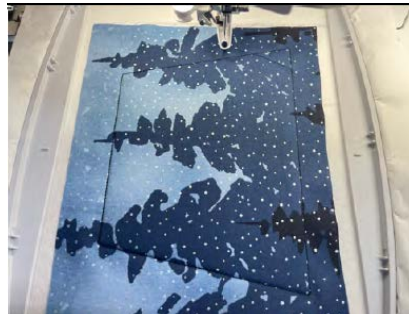

Fabrics used in DBJJ North Pole Village Tree Skirt Samples

Hoffman Digital Snow Play Snowflake Ombre Periwinkle

Michael Miller Fairy Frost CM0376 white/silver, light blue, and medium blue

Welcome Winter by Barb for Henry Glass

Shiny Objects "flurrie" by flaurie & finch c 2016 RJR Fabrics

green is Merry Christmas basic trees
white is glitter on white from Joanns

From tutorial: Hoffman Metallic Perch Winter Tree Ombre Navy/Silver